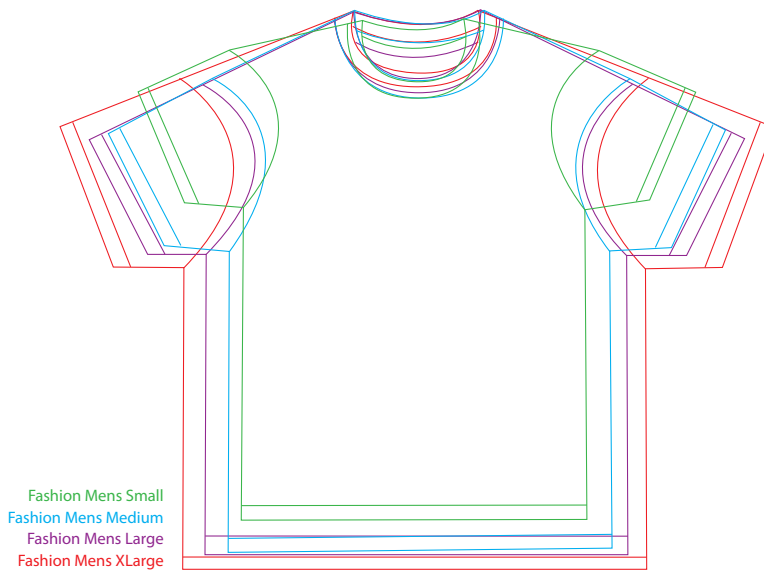

Standard Adult Tees

Fashion Cut Adult Tees

Tees are scaled to 10% of actual size